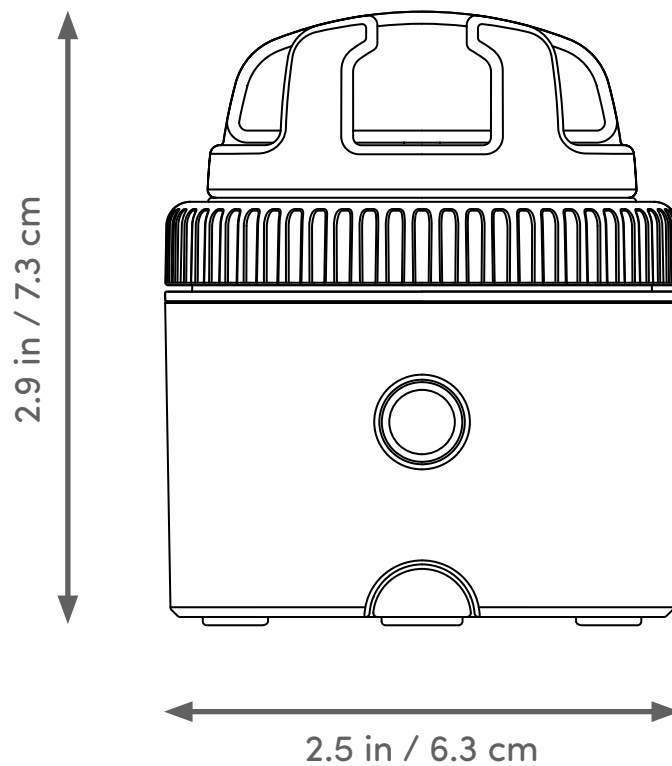

4. 電源鍵

5. 固定扣件

6. Micro USB 充電孔

7. 伸縮腳架

8. 1/4" 螺絲

Pod 概述

高度 (不含底座): 2 in. / 5 cm

藍牙: BLE 4.0